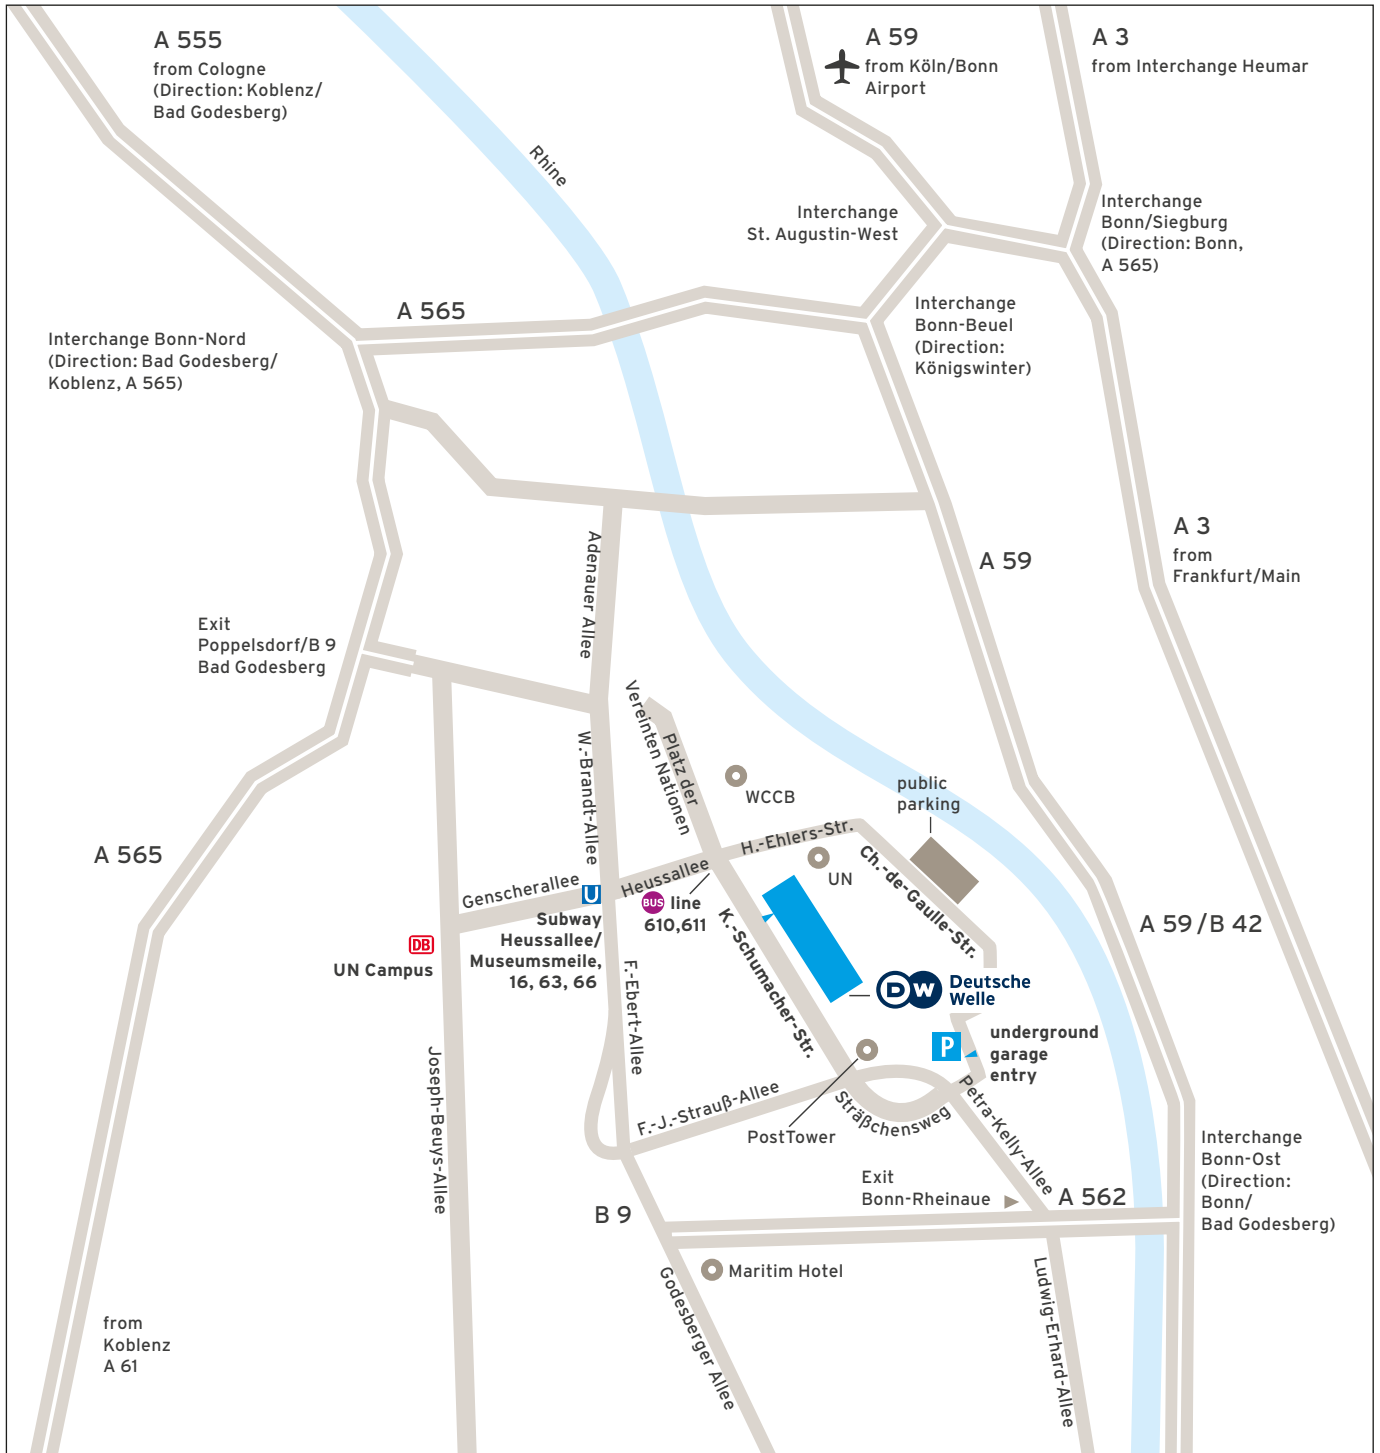

## Welcome to Deutsche Welle in Bonn!

**Deutsche Welle**  
 Kurt-Schumacher-Str. 3  
 53113 Bonn  
 T +49.228.429-0  
 F +49.228.429-3000  
 info@dw.com  
 dw.com

**Public transportation:**  
**From Köln/Bonn airport:**  
 bus SB60 to Bonn main station (30 minutes)  
**From Bonn main station:**  
 bus: 610, 611 to Deutsche Welle (10 minutes)  
 subway: line 16, 63, 66  
 to Heussallee/Museumsmeile

**By car:**  
 Please use the underground parking garage,  
 entry Charles-de-Gaulle-Str. (entry until 6 p. m.).